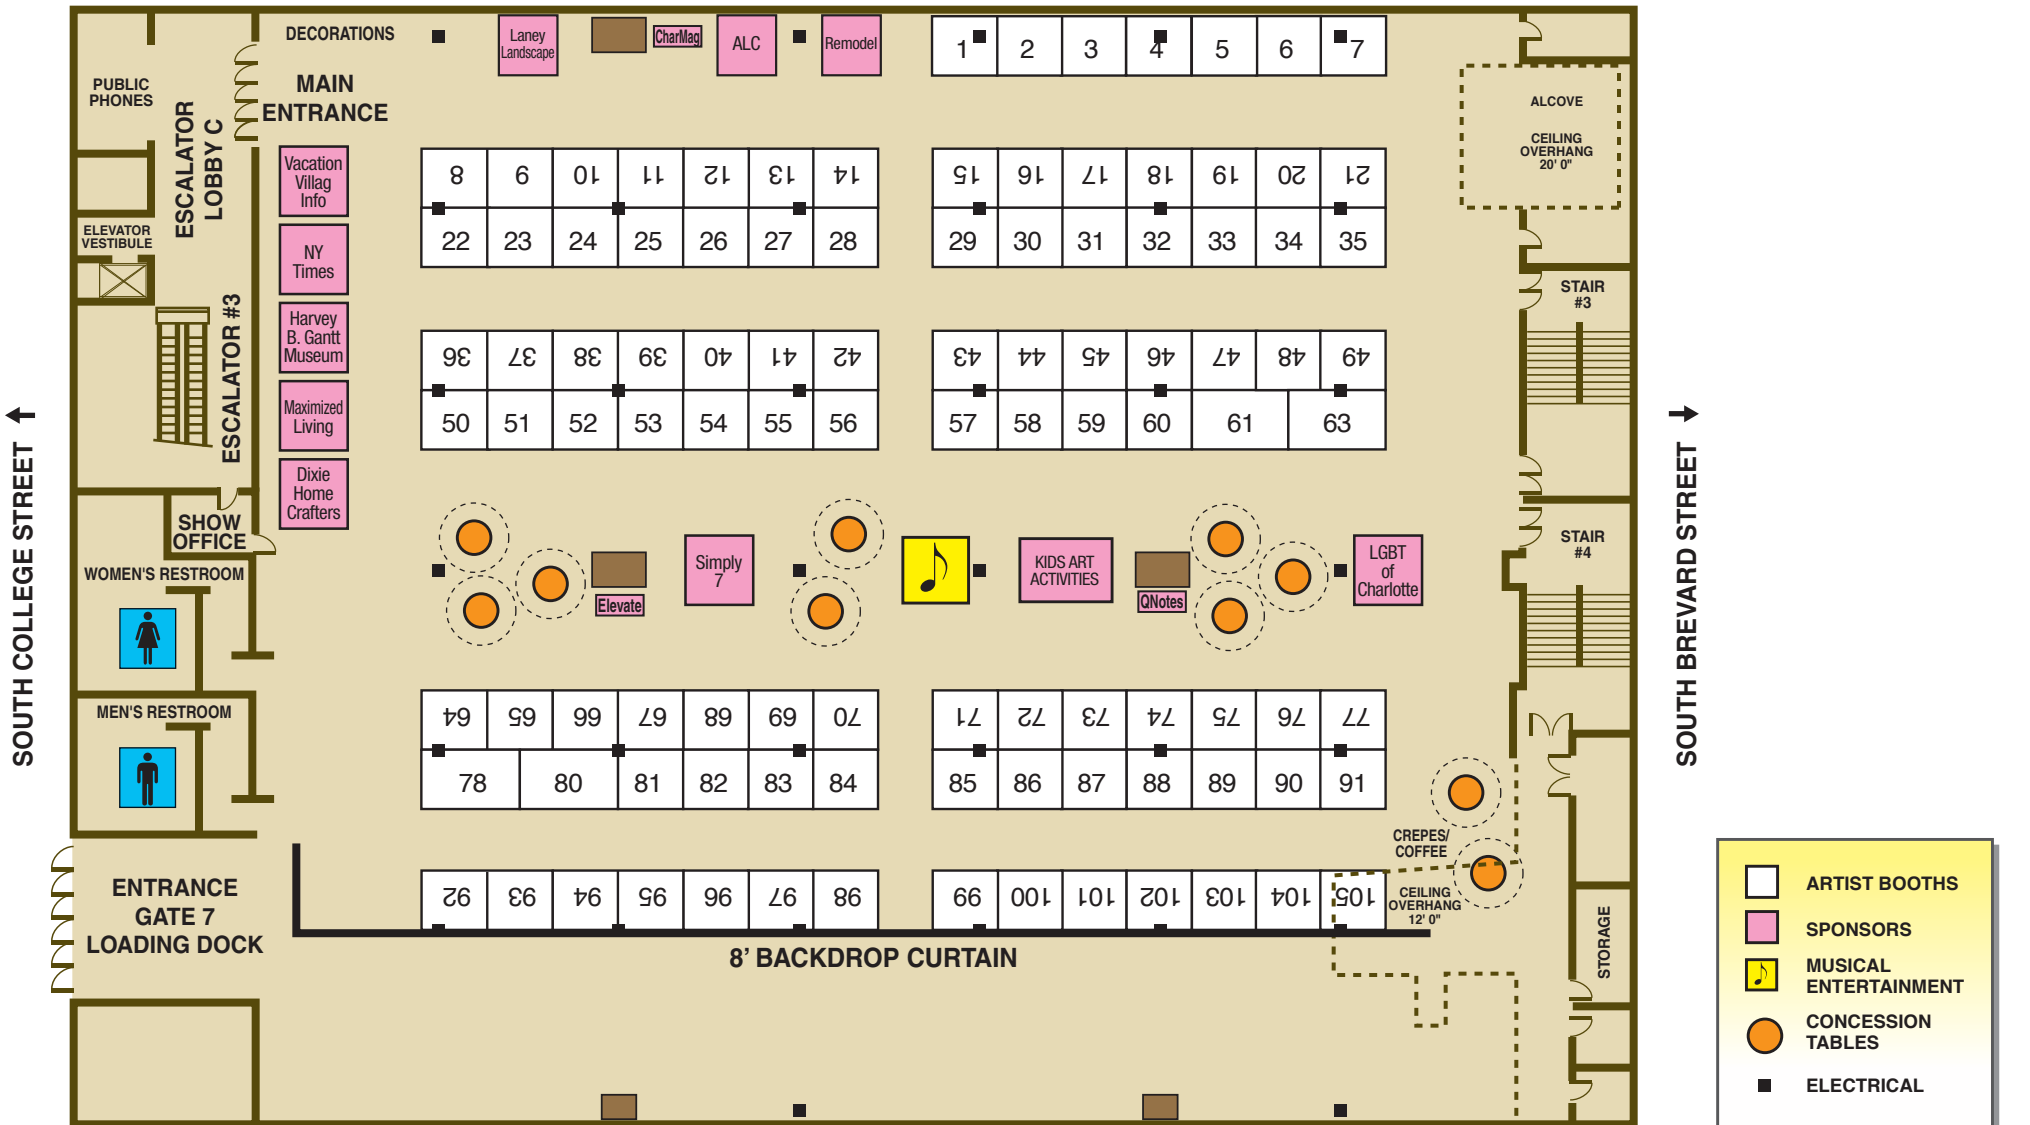

Charlotte Fine Art Show December 9-11, 2011

Charlotte Convention Center - Hall C1 (Revised 12/1/11)

Concourse is street level if you enter off of College Street; down a half a floor if entering from MLK.

EAST MARTIN LUTHER KING JR. BOULEVARD ↑

EAST STONEWALL STREET ↓

11' wide x 10' deep booths
approx. 10' aisles

SCALE (FEET)